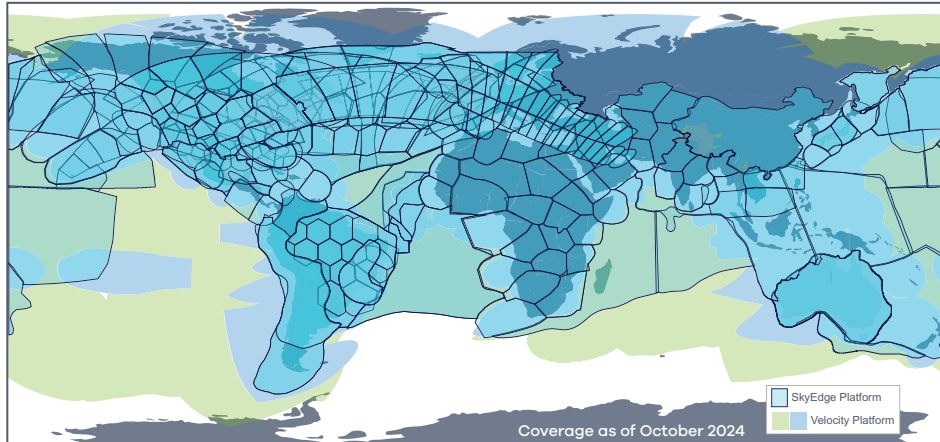

FlexMaritime Solution Spotlight

Chart your course to multi-orbit connectivity at sea with Intelsat's portfolio of enterprise-grade network solutions.

With over 80 qualified antennas, FlexMaritime has the largest portfolio of antenna classes to meet unique performance, size, weight, and installation requirements.

Ideal for merchant ships, the 37cm, 45cm, 60cm+, and 1m+ high-power antennas provide the following data speeds:

- 37cm and 45cm: Up to 6x2 Mbps
- 60cm+: Up to 10x3 Mbps
- 1m+: Up to 20x3 Mbps

An advanced HTS connectivity solution, FlexMaritime dynamically manages layers of multi-orbit, multi-beam capacity to deliver powerful communications everywhere.

FlexMaritime Vantage complements Intelsat's flagship FlexMaritime service by adding a layer of higher speed coverage in high-traffic areas, enabling network connectivity speeds up to 60 Mbps download and 6 Mbps upload. Available for existing and newly qualified 60+cm terminals.

As part of Intelsat's FlexMaritime portfolio of services, and through our partnership with Eutelsat OneWeb, Intelsat offers **FlexMaritime LEO** as a complementary service for vessel owners and operators in need of added LEO connectivity for real-time applications requiring ultra-high speed and ultra-low latency. By layering FlexMaritime LEO coverage in busy shipping routes on top of the global, ultra-reliable, high-throughput coverage of FlexMaritime GEO network, vessels and crew stay connected everywhere at sea and gain the added benefit of a LEO service supporting data-intensive applications.

Offered Exclusively Through Our Solutions Partners

Offered through our carefully selected solutions partners, FlexMaritime can be integrated with their innovative value-added services and world-class support to create the perfect solution for their customers.

Powered by Intelsat's Enterprise-grade Network

As the foundational architects of satellite technology, designing global network solutions that fit specific user needs is in our DNA. Let's talk about your connectivity needs today: intelsat.com/FlexMaritime

The FlexMaritime Difference

Built on a global space and ground network supported by 99.999% availability

Comprehensive, end-to-end security backed by SOC 3 accreditation

Scalable, adaptable solutions to meet unique and evolving connectivity needs

Supported by the highest grade of customer experience services

Easy to use and adopt, designed to simply integrate into infrastructure