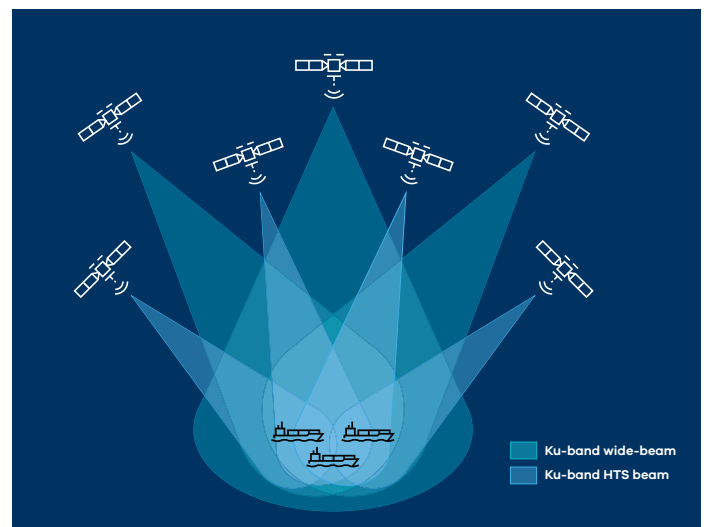

Crew Communications

Boost crew morale by delivering tools for enhanced personal communications, health and entertainment options.

Utilize high-speed connectivity for document transmission and applications such as telemedicine, video conferencing, streaming, and more.