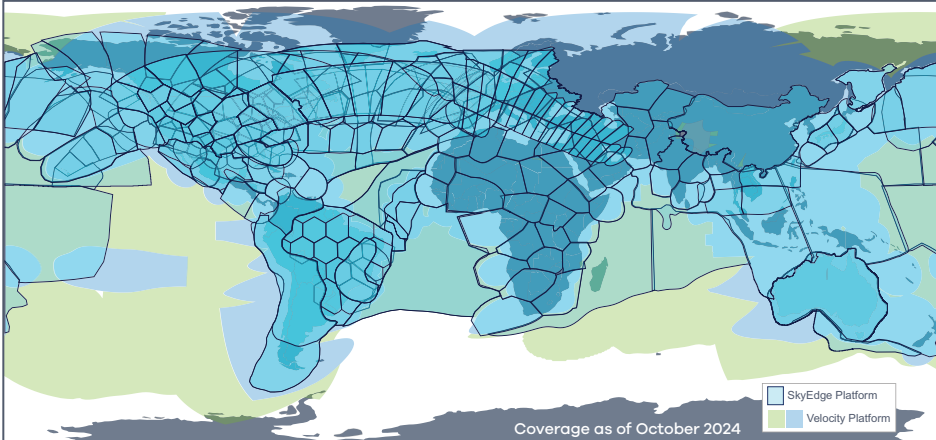

FlexMaritime Solution Spotlight

Chart your course to multi-orbit connectivity at sea with Intelsat's portfolio of enterprise-grade network solutions.

With over 80 qualified antennas, FlexMaritime has the largest portfolio of antenna classes to meet unique performance, size, weight, and installation requirements.

Ideal for merchant ships, the 37cm, 45cm, 60cm+, and 1m+ high-power antennas provide the following data speeds:

- 37cm and 45cm: Up to 6x2 Mbps
- 60cm+: Up to 10x3 Mbps
- 1m+: Up to 20x3 Mbps

An advanced HTS connectivity solution, FlexMaritime dynamically manages layers of multi-orbit, multi-beam capacity to deliver powerful communications everywhere.

New satellites, capabilities and coverage are continually added to the FlexMaritime network. Currently in development, Intelsat's next-generation, cloud-native, software-defined satellites and network features dynamic beam switching which allows us to reconfigure coverage on the fly and deliver cost-effective bandwidth precisely when and where needed. With our ongoing investments, Intelsat can confidently support the connectivity requirements of oil and gas companies as they evolve.

Offered Exclusively Through Our Solutions Partners

Offered through our carefully selected solutions partners, FlexMaritime can be integrated with their innovative value-added services and world-class support to create the perfect solution for their customers.

Powered by Intelsat's Enterprise-grade Network

As the foundational architects of satellite technology, designing global network solutions that fit specific user needs is in our DNA. Let's talk about your connectivity needs today: intelsat.com/FlexMaritime

The FlexMaritime Difference

Built on a global space and ground network supported by 99.999% availability

Comprehensive, end-to-end security backed by SOC 3 accreditation

Scalable, adaptable solutions to meet unique and evolving connectivity needs

Supported by the highest grade of customer experience services

Easy to use and adopt, designed to simply integrate into infrastructure