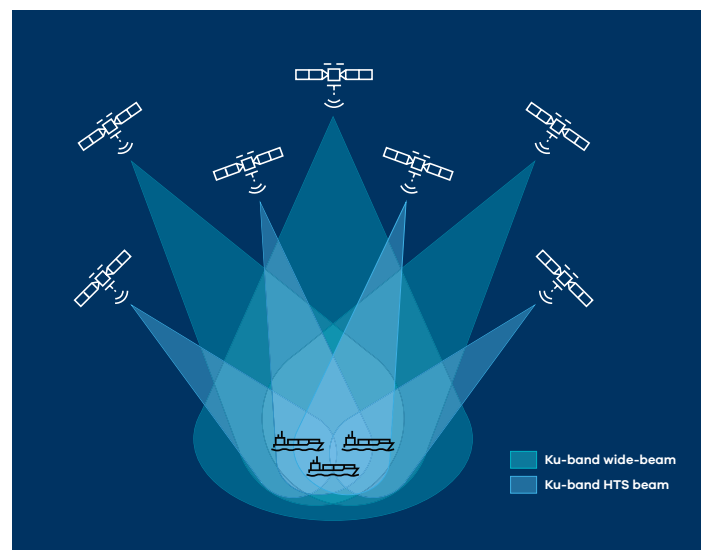

Crew Communications

Boost crew morale by delivering tools for enhanced personal communications, health and entertainment options.

Utilize high-speed connectivity for document transmission and applications such as telemedicine, video conferencing, streaming, and more.