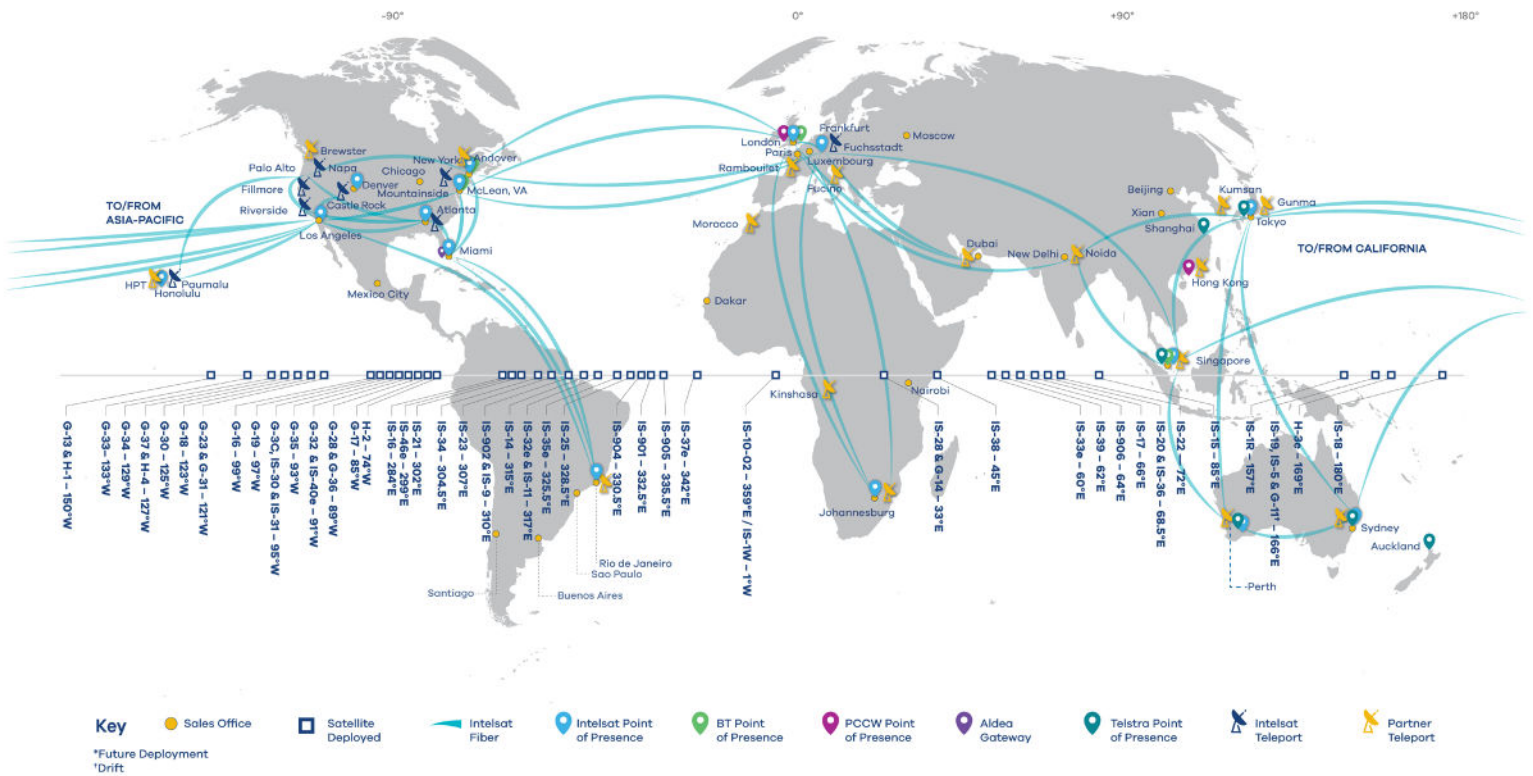

Intelsat Teleport Services for Broadcasters

Gateways for Global Video Distribution

Access to Intelsat's global satellite fleet is provided by a collection of teleports designed to support your content distribution needs. Strategically located to connect five continents, our teleports provide reliable and efficient access to locations critical for maximizing the viewership of your content. Media companies trust Intelsat's winning combination of satellite and ground infrastructure to deliver their content securely and seamlessly.

Media Teleport Services

Uplink / Downlink / Turnaround

Antenna Hosting

Equipment co-location

Backup / Disaster Recovery Hosting

Specialized Video Services

About Intelsat

Intelsat's global team of professionals is focused on providing seamless and secure, satellite-based communications to government, NGO and commercial customers through the company's next-generation global network and managed services. Bridging the digital divide by operating one of the world's largest and most advanced satellite fleet and connectivity infrastructures, Intelsat enables people and their tools to speak over oceans, see across continents and listen through the skies to communicate, cooperate and coexist. Since its founding six decades ago, the company has been synonymous with satellite-industry "firsts" in service to its customers and the planet. Leaning on a legacy of innovation and focusing on addressing a new generation of challenges, Intelsat team members now have our sights on the "next firsts" in space as we disrupt the field and lead in the digital transformation of the industry.