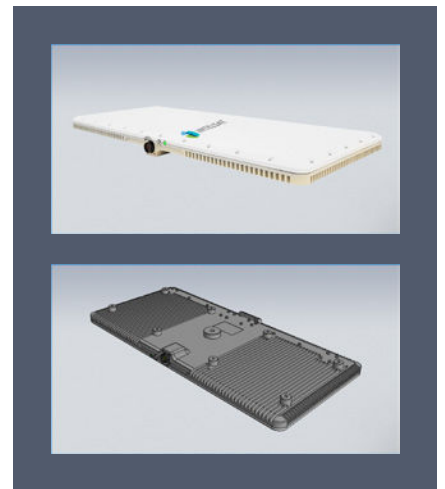

WIRELESS

Wi-Fi supported. BLE and Cellular options coming soon.

To learn more about Intelsat FlexEnterprise for IoT, visit intelsat.com/flexenterprise-iot or contact your local sales representative.

Africa

+27 11-535-4700

sales.africa@intelsat.com

Asia-Pacific

+65 6572-5450

sales.asiapacific@intelsat.com

Europe

+44 20-3036-6700

sales.europe@intelsat.com

Latin America & Caribbean

+1 305-445-5536

sales.lac@intelsat.com

Middle East & North Africa

+971 4-390-1515

sales.mena@intelsat.com

North America

+1 703-559-6800

sales.na@intelsat.com