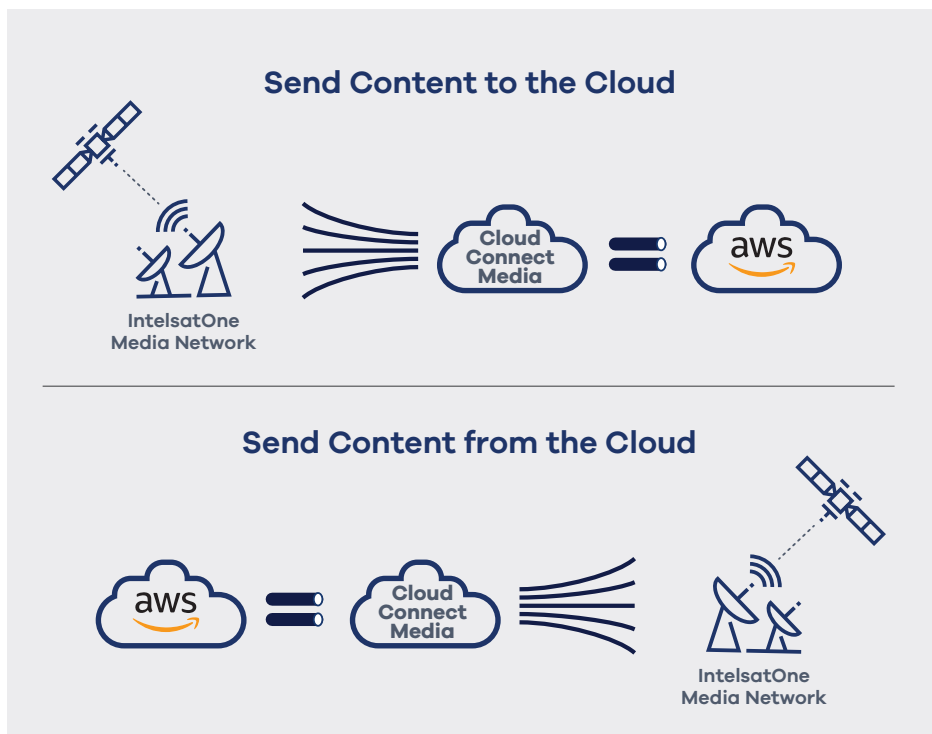

Give users the consistent, secure cloud experience they demand.

Increase the Value of Your Services

Realize the full potential of your video applications and enhance your business offerings by connecting customers to more media resources with secure, reliable, cloud connectivity.

Content Storage

Store your video streams in the AWS cloud for further processing or as a backup option

Regional and Global Distribution

Send your video over the Intelsat infrastructure to teleports for satellite uplink

Visit [intelsat.com/cloudconnectmedia](https://www.intelsat.com/cloudconnectmedia) or contact us to learn more.

About Intelsat

As the foundational architects of satellite technology, Intelsat operates the world's most trusted satellite telecom network. We apply our unparalleled expertise and global scale to connect people, businesses, governments and communities, no matter how difficult the challenge. Intelsat is building the future of global communications with the world's first hybrid, multi-orbit, software-defined 5G network designed for simple, seamless, and secure coverage precisely when and where our customers most need it.

Follow the leader in global connectivity and "Imagine Here," with us, at [Intelsat.com](https://www.intelsat.com).

Contact Sales

Africa

+27 11-535-4700

sales.africa@intelsat.com

Asia-Pacific

+65 6572-5450

sales.asiapacific@intelsat.com

Europe

+44 20-3036-6700

sales.europe@intelsat.com

Latin America & Caribbean

+1 305-445-5536

sales.lac@intelsat.com

Middle East & North Africa

+971 4-390-1515

sales.mena@intelsat.com

North America

+1 703-559-6800

sales.na@intelsat.com

www.intelsat.com